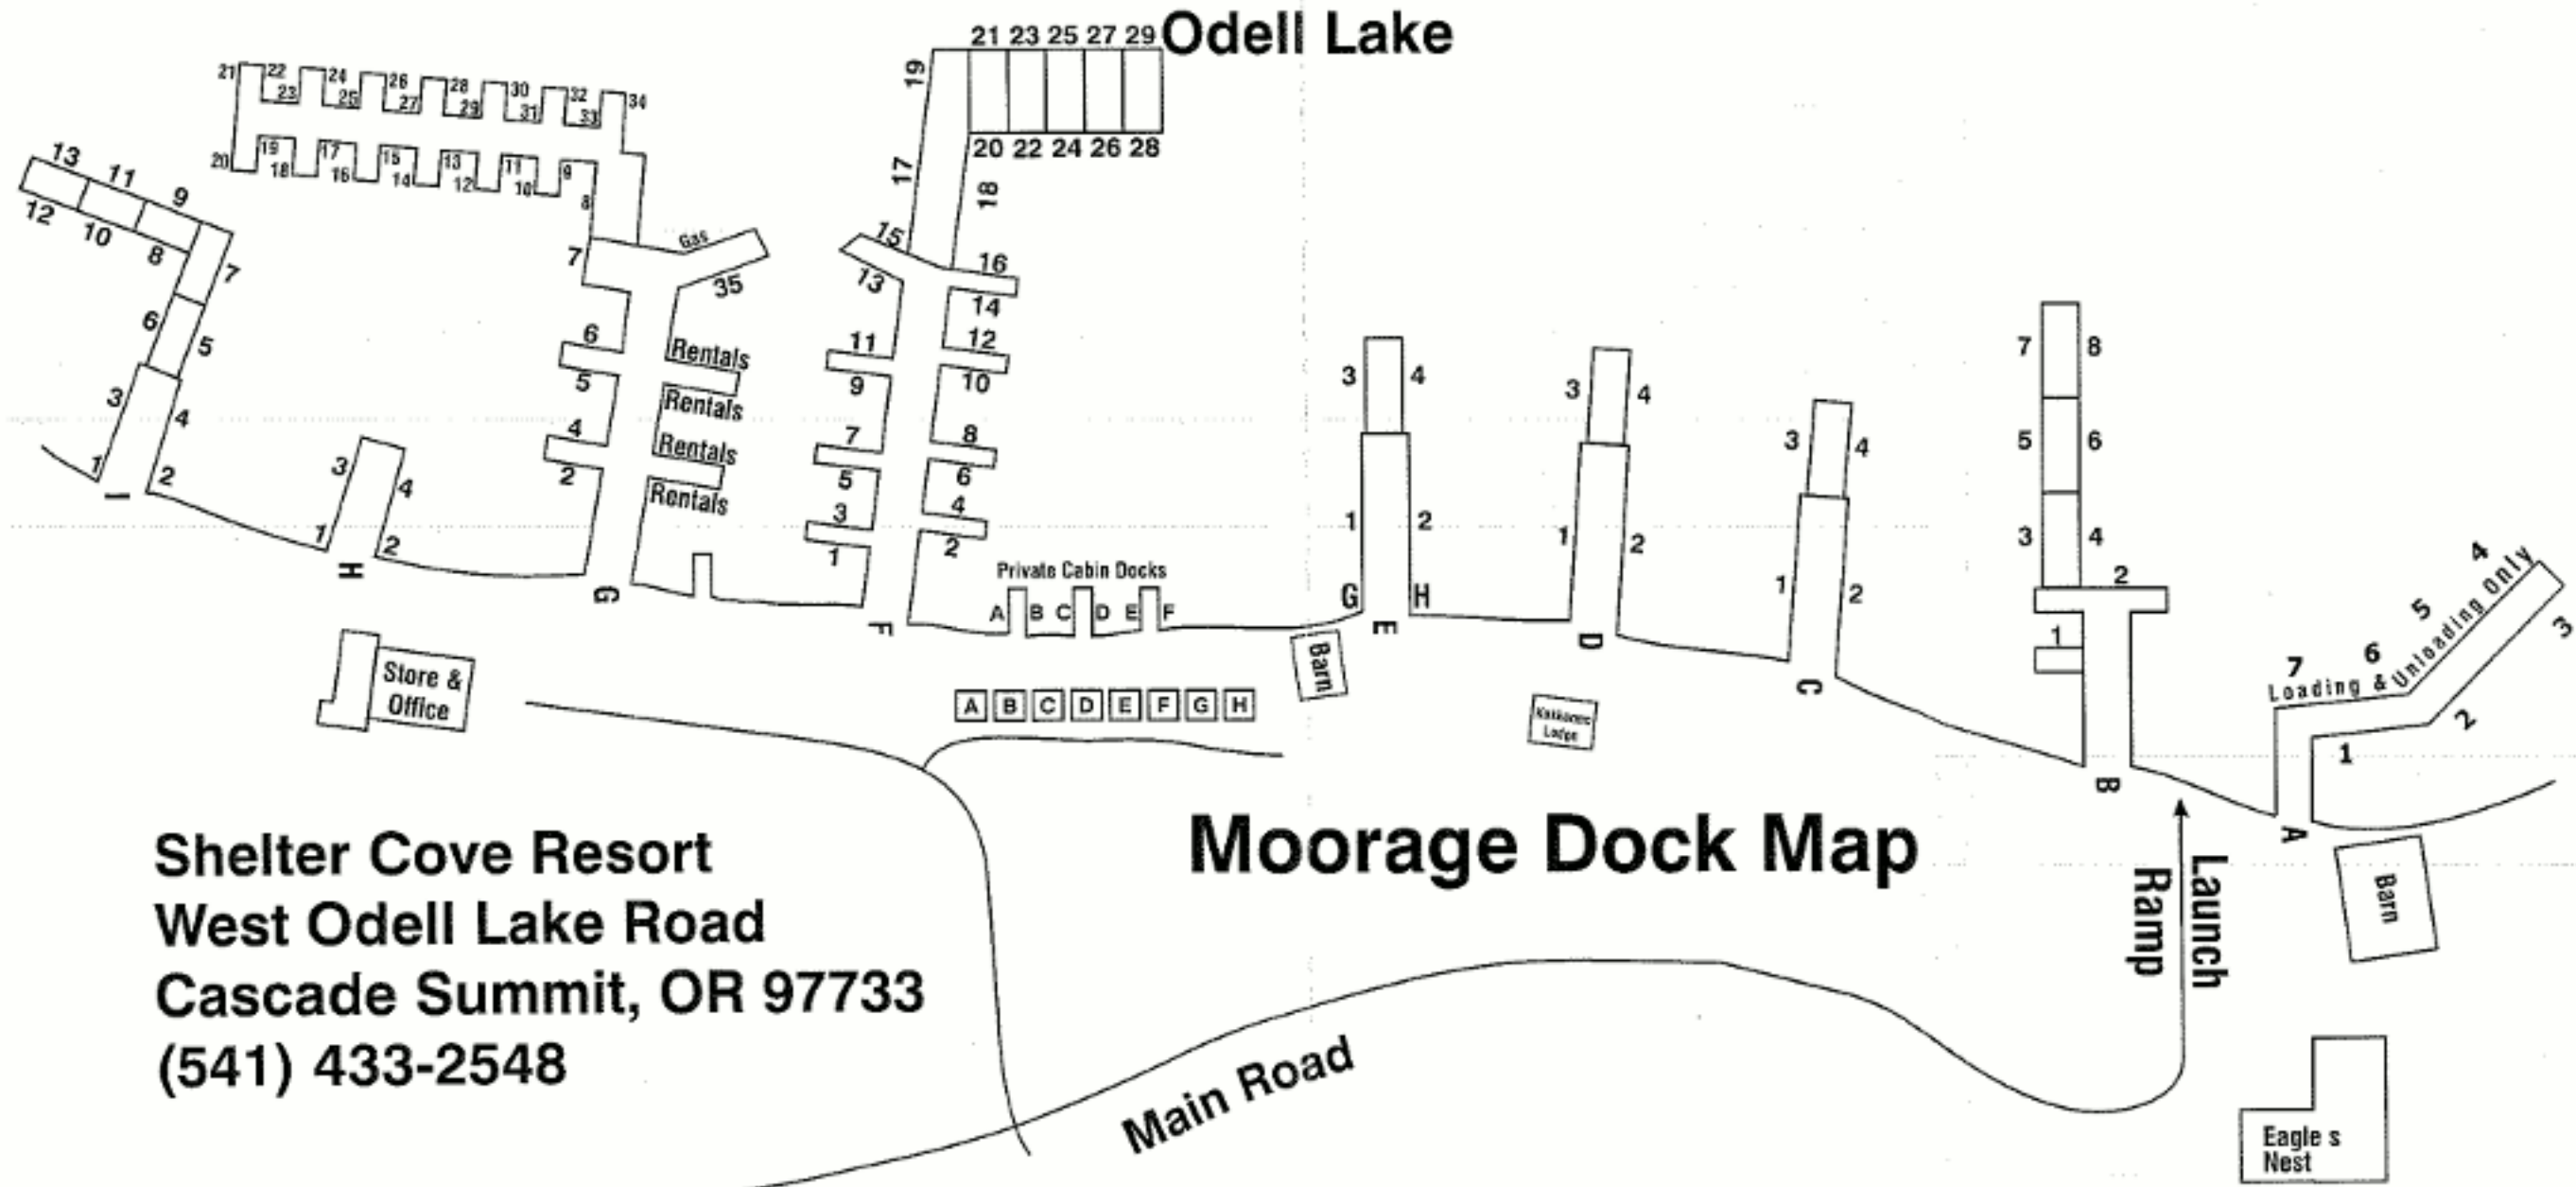

# Odell Lake

**Shelter Cove Resort**  
**West Odell Lake Road**  
**Cascade Summit, OR 97733**  
**(541) 433-2548**

## Moorage Dock Map

**Main Road**

**Launch Ramp**

**Eagle's Nest**